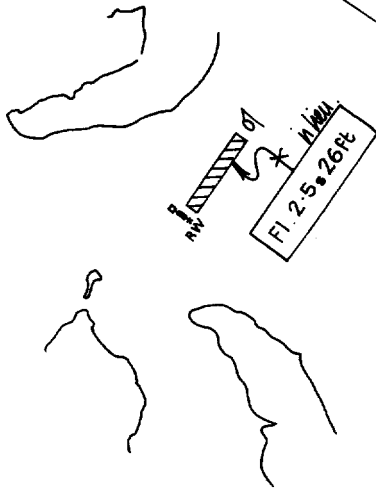

II

2502 NORTH AMERICA, East Coast — South Carolina — Charleston Harbor — Cummings Point Northwestwards
— Light-beacon

Amend light-beacon to, *Fl.2-5s26ft PA* (charts 2806 & 2803, *Fl.2-5s26ft*) 32° 44'·84N., 79° 51'·77W.

Chart [Last correction].— 2809 [2290/97]— 2806 [2290/97]— 2803 [2290/97]

Light List Vol. J/96, 2648

U.S. Notice 26/11524/97 (HH.614/615/03).

Folio 81	NM 2502/97	NC/ NE	Chart No 2803
	Previous Correction 2290/97	SEPT 90	

© Crown Copyright 1997 All rights reserved

LEFT OF CENTRE

79° 50'

32° 40'